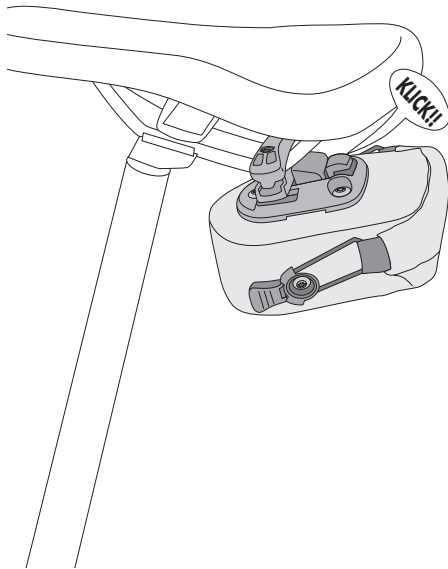

A

B

C

D

E

F

G

ACCESSOIRES

+ = Art. # E 97