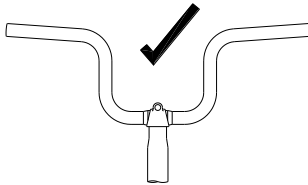

## T Bag

**This luggage item is NOT suitable for use with a Brompton S-type model.**

It is **DANGEROUS** to use it on an **S-type**, as it interferes with the steering.

### Stowing the shoulder strap

The T Bag comes with a clip on shoulder strap. This should be unclipped and stored inside the bag when fitted to the bike so there is no risk of loose material snagging.

**For safe use it is essential that the strap is removed when the bag is fitted to the bike.**