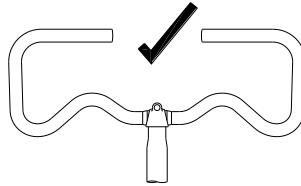

## T Bag

**This luggage item is NOT suitable for use with a Brompton S-type model.**

It is **DANGEROUS** to use it on an **S-type**, as it interferes with the steering.

### Stowing the shoulder strap

The T Bag comes with a clip on shoulder strap. This should be unclipped and stored inside the bag when fitted to the bike so there is no risk of loose material snagging.

**For safe use it is essential that the strap is removed when the bag is fitted to the bike.**