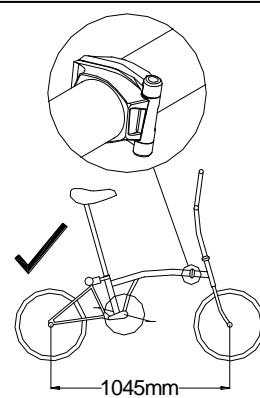

Brompton factory part-number:-

Nov-11

QGCAB3A-H

BROMPTON

3-spd gear cable, Long Wheel Base, H type

Brompton factory part-number:-

Nov-11

QGCAB3A-H

BROMPTON

3-spd gear cable, Long Wheel Base, H type