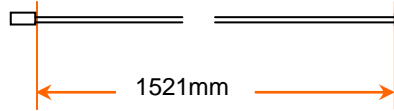

Brompton factory part-number:-

Nov-11

QGCAB3A-H

BROMPTON

3-spd gear cable, Long Wheel Base, H type

Brompton factory part-number:-

Nov-11

QGCAB3A-H

BROMPTON

3-spd gear cable, Long Wheel Base, H type