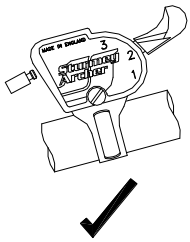

Brompton factory part-number:-

Nov-11

QGCAB3A-H

BROMPTON

3-spd gear cable, Long Wheel Base, H type

Brompton factory part-number:-

Nov-11

QGCAB3A-H

BROMPTON

3-spd gear cable, Long Wheel Base, H type