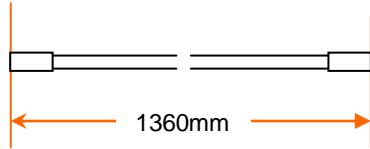

Brompton factory part-number:-

Nov-11

QGCAB3A-H

BROMPTON

3-spd gear cable, Long Wheel Base, H type

Brompton factory part-number:-

Nov-11

QGCAB3A-H

BROMPTON

3-spd gear cable, Long Wheel Base, H type