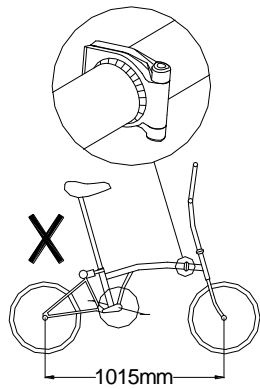

Brompton factory part-number:-

Nov-11

QGCAB3A-H

BROMPTON

3-spd gear cable, Long Wheel Base, H type

Brompton factory part-number:-

Nov-11

QGCAB3A-H

BROMPTON

3-spd gear cable, Long Wheel Base, H type