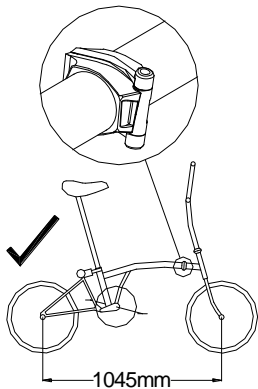

Brompton factory part-number:-

Nov-11

QGCAB3A-H

BROMPTON

3-spd gear cable, Long Wheel Base, H type

Brompton factory part-number:-

Nov-11

QGCAB3A-H

BROMPTON

3-spd gear cable, Long Wheel Base, H type