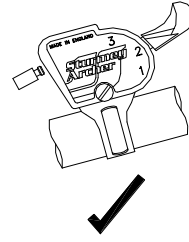

Brompton factory part-number:-

Nov-11

QGCAB3A-H

BROMPTON

3-spd gear cable, Long Wheel Base, H type

Brompton factory part-number:-

Nov-11

QGCAB3A-H

BROMPTON

3-spd gear cable, Long Wheel Base, H type