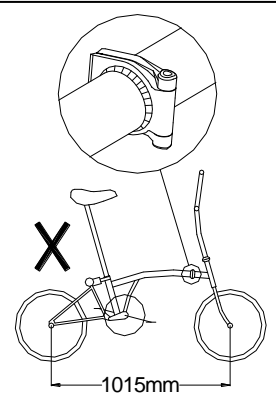

Brompton factory part-number:-

Nov-11

QGCAB3A-H

BROMPTON

3-spd gear cable, Long Wheel Base, H type

Brompton factory part-number:-

Nov-11

QGCAB3A-H

BROMPTON

3-spd gear cable, Long Wheel Base, H type