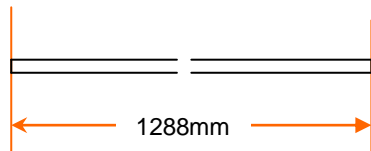

Brompton factory part-number:-

Nov-11

QGCAB3A-M[1]

BROMPTON

3-spd gear cable, Sturmey trigger, Short Wheel Base

Brompton factory part-number:-

Nov-11

QGCAB3A-M[1]