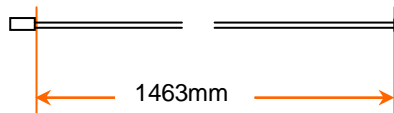

Brompton factory part-number:-

Nov-11

QGCAB3A-M[1]

BROMPTON

3-spd gear cable, Sturmey trigger, Short Wheel Base

Brompton factory part-number:-

Nov-11

QGCAB3A-M[1]