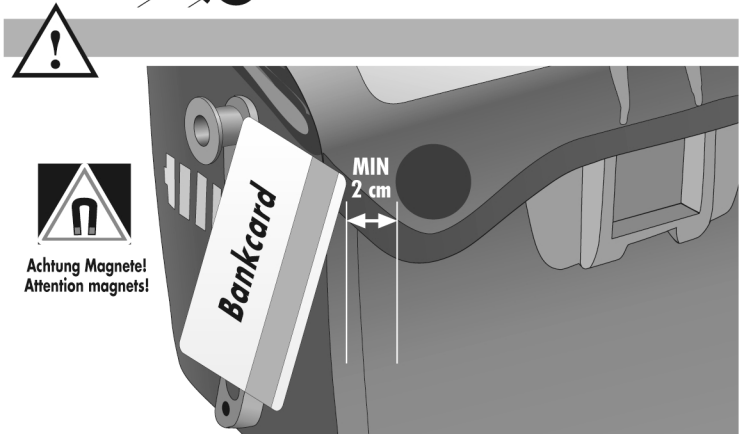

**HANDLEBAR MOUNTING-SET**

**HANDLEBAR MOUNTING-SET WITH LOCK**

**HANDLEBAR MOUNTING-SET E-BIKE**

**HANDLEBAR MOUNTING-SET E-BIKE WITH LOCK**

**OPTION**

OPTION 1 USB

OPTION 1.1 POWERBANK

OPTION 2