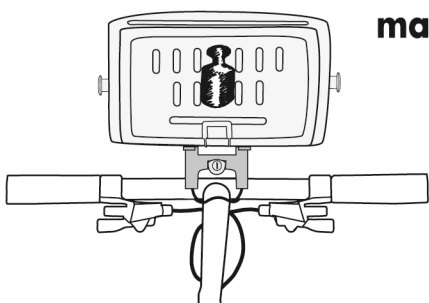

OPTION 1 USB

OPTION 1.1 POWERBANK

OPTION 2

OPTION 2.1

max. 5 kg

max. 5 kg