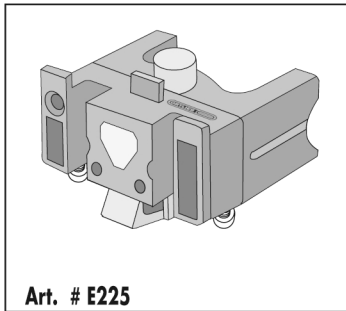

**HANDLEBAR MOUNTING-SET**

**HANDLEBAR MOUNTING-SET WITH LOCK**

**HANDLEBAR MOUNTING-SET E-BIKE**

**HANDLEBAR MOUNTING-SET E-BIKE WITH LOCK**

**OPTION**

OPTION 1 USB

OPTION 1.1 POWERBANK

OPTION 2