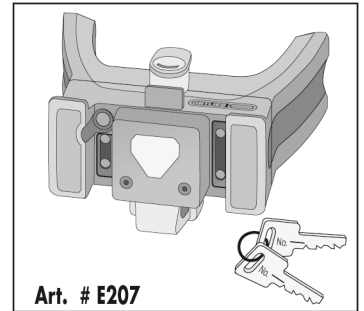

**HANDLEBAR MOUNTING-SET**

**HANDLEBAR MOUNTING-SET WITH LOCK**

**HANDLEBAR MOUNTING-SET E-BIKE**

**HANDLEBAR MOUNTING-SET E-BIKE WITH LOCK**

**OPTION**

OPTION 1 USB

OPTION 1.1 POWERBANK

OPTION 2