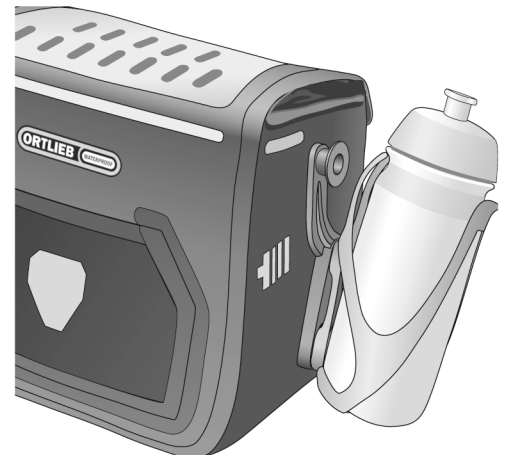

OPTION 1 USB

OPTION 1.1 POWERBANK

OPTION 2

OPTION 2.1

max. 5 kg

max. 5 kg