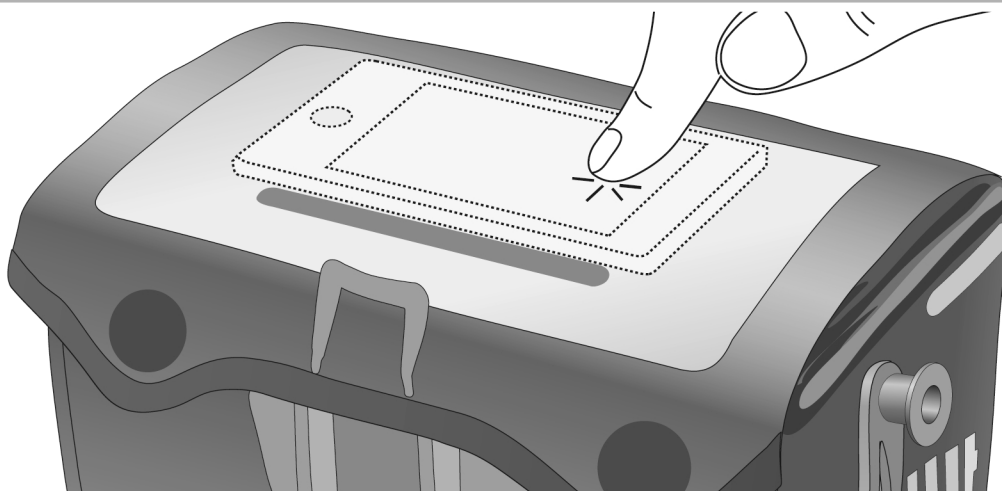

OPTION 1 USB

OPTION 1.1 POWERBANK

OPTION 2

OPTION 2.1

max. 5 kg

max. 5 kg