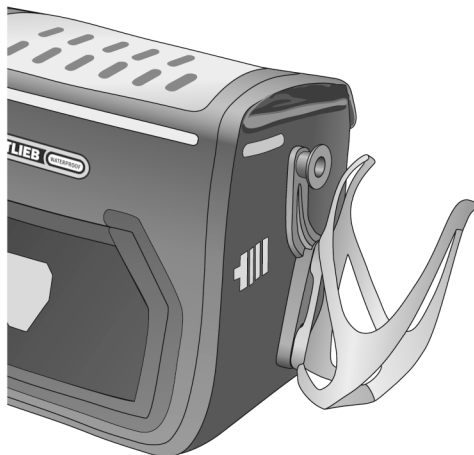

OPTION 1 USB

OPTION 1.1 POWERBANK

OPTION 2

OPTION 2.1

max. 5 kg

max. 5 kg