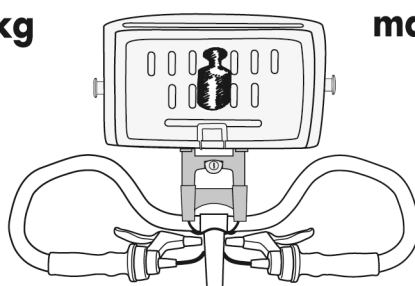

OPTION 1 USB

OPTION 1.1 POWERBANK

OPTION 2

OPTION 2.1

max. 5 kg

max. 5 kg