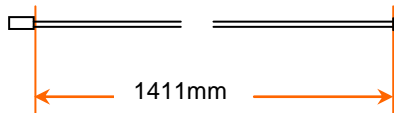

Brompton factory part-number:-
Nov-11

QGCAB3A-S

3-spd gear cable, Long Wheel Base, S type

Brompton factory part-number:-
Nov-11

QGCAB3A-S

3-spd gear cable, Long Wheel Base, S type